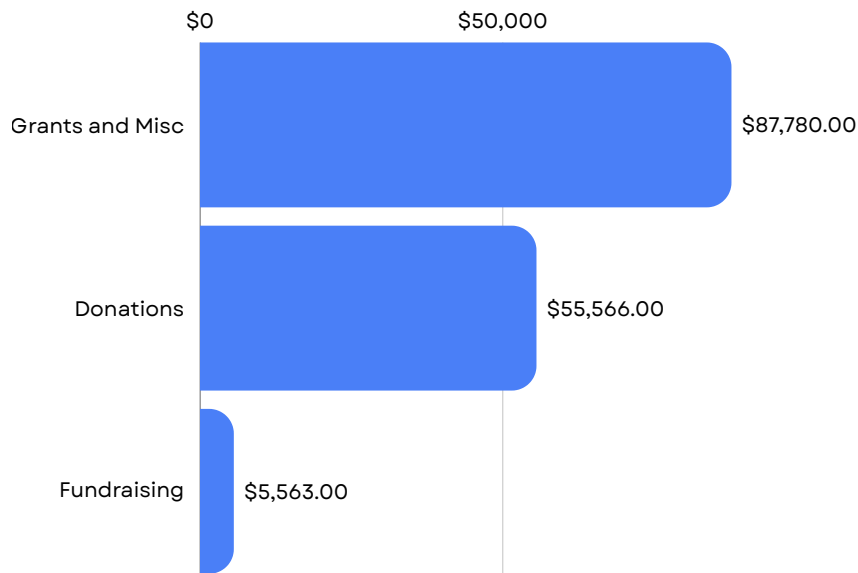

FINANCIALS

2025 INCOME

2025 EXPENSES

- Accounting figures are pending completion of the 2025 financial review.
- Much of the grant income was directed toward the charity's assets, such as buildings and fencing. This report does not reflect those assets, which are valued at approximately \$170,220 for 2025.