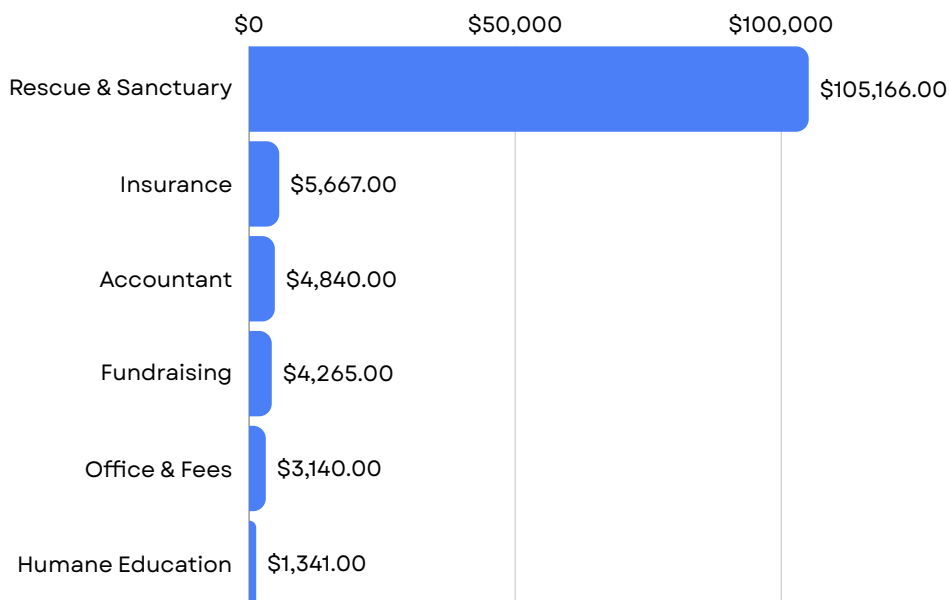

FINANCIALS

2025 INCOME

2025 EXPENSES

- Accounting figures are pending completion of the 2025 financial review.
- Much of the grant income was directed toward the charity's assets, such as buildings and fencing. This report does not reflect those assets, which are valued at approximately \$170,220 for 2025.